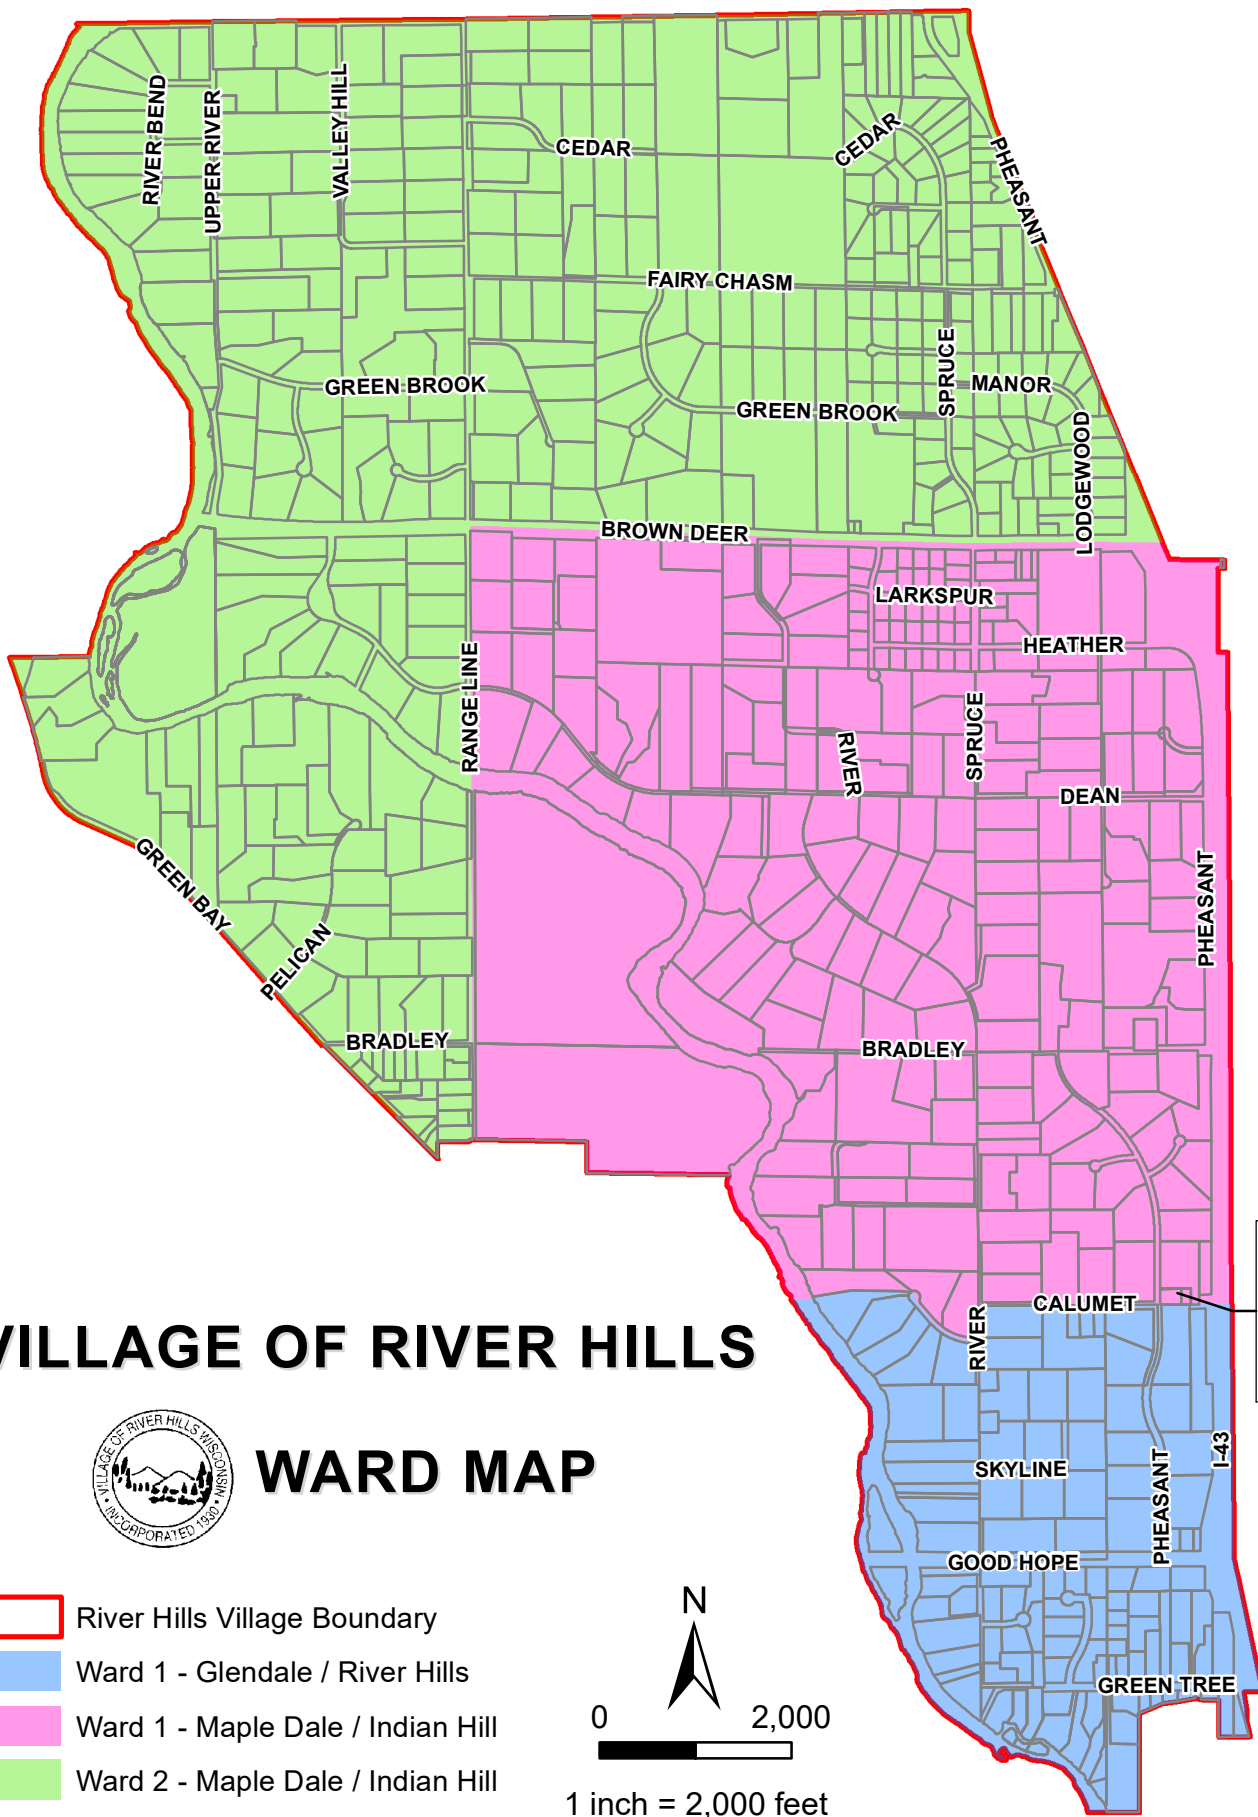

# VILLAGE OF RIVER HILLS

## WARD MAP

-  River Hills Village Boundary
-  Ward 1 - Glendale / River Hills
-  Ward 1 - Maple Dale / Indian Hill
-  Ward 2 - Maple Dale / Indian Hill

VOTING LOCATION  
(ALL WARDS)  
RIVER HILLS  
VILLAGE HALL  
7650 N PHEASANT LN  
RIVER HILLS, WI 53027  
(414) 352-8213