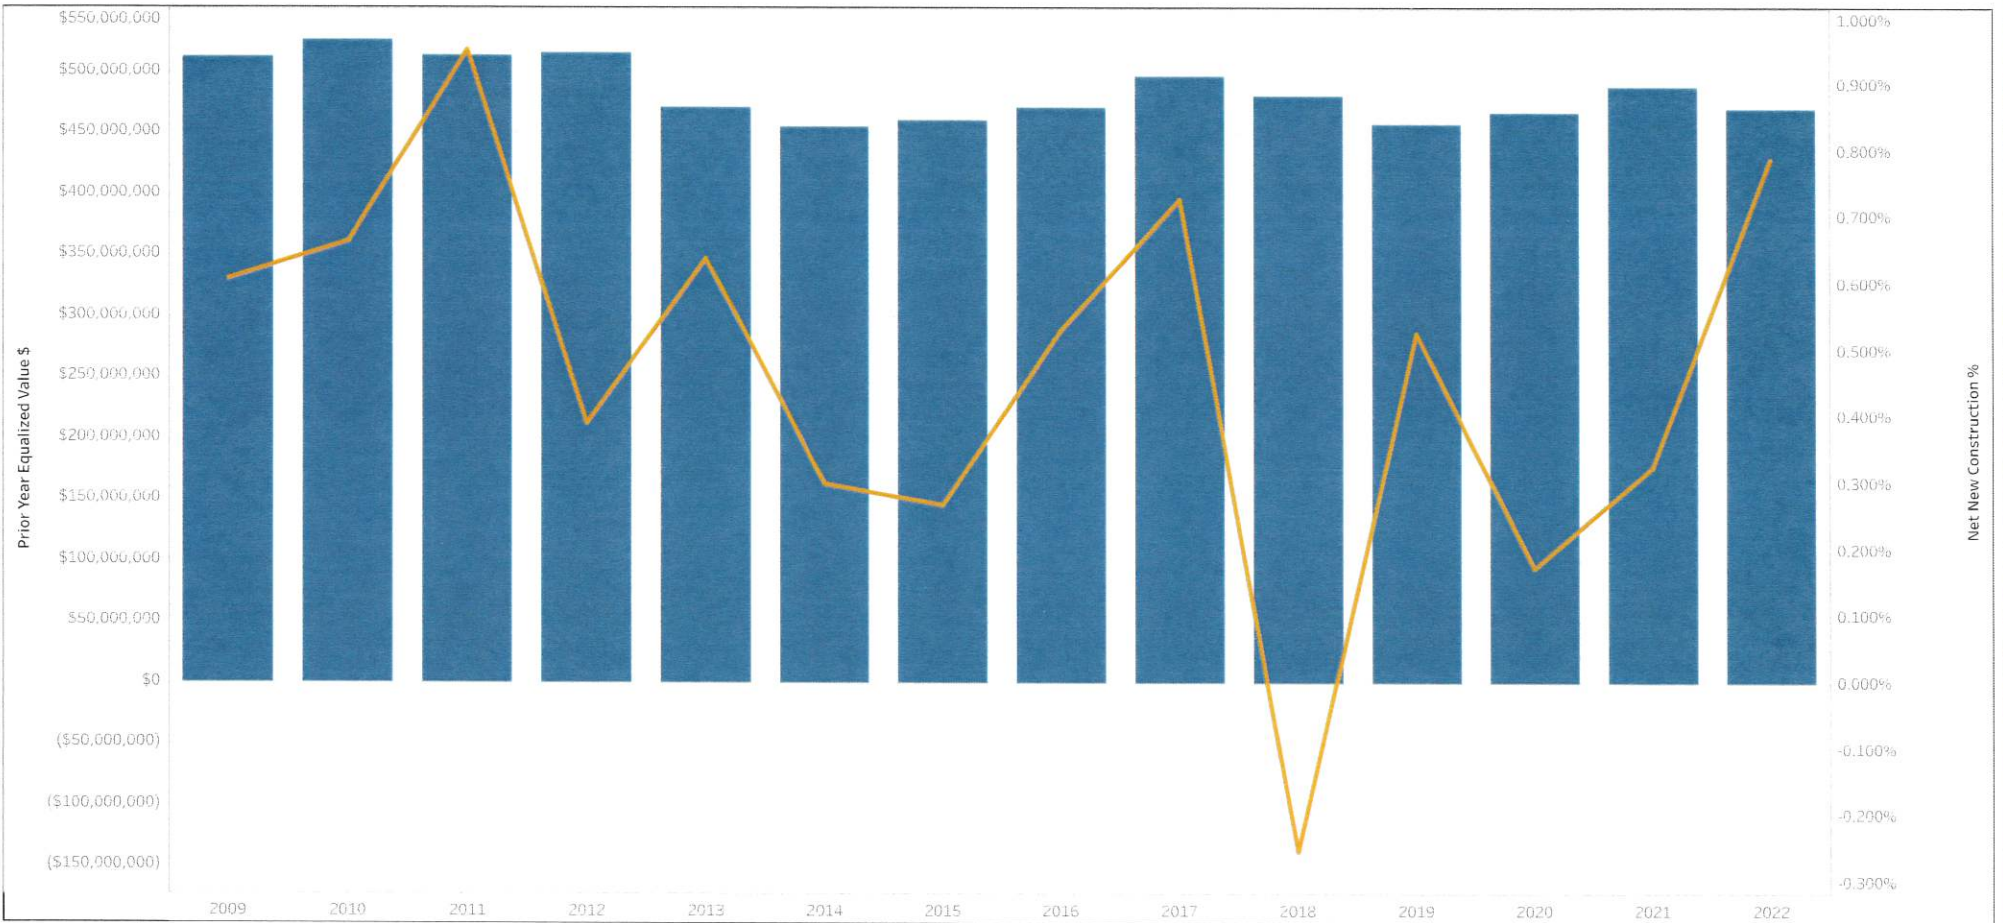

Tableau Public has a fresh, new look! Check out our latest [blog post](#) to learn what else is new

Detailed Net New Construction by [WI DOR - Division of Research and Policy](#)

- Overview
- County Prior Year EV and NNC
- Municipal Prior Year EV and NNC**
- Net New Construction by Property Class
- Net New Construction Breakdown
- Net New Construction Map-Dollars
- Net New Construction Map-Percent

Municipality
40176 River Hills (V)

Details

☆ 1 👁 1,287

Detailed Net New Construction data