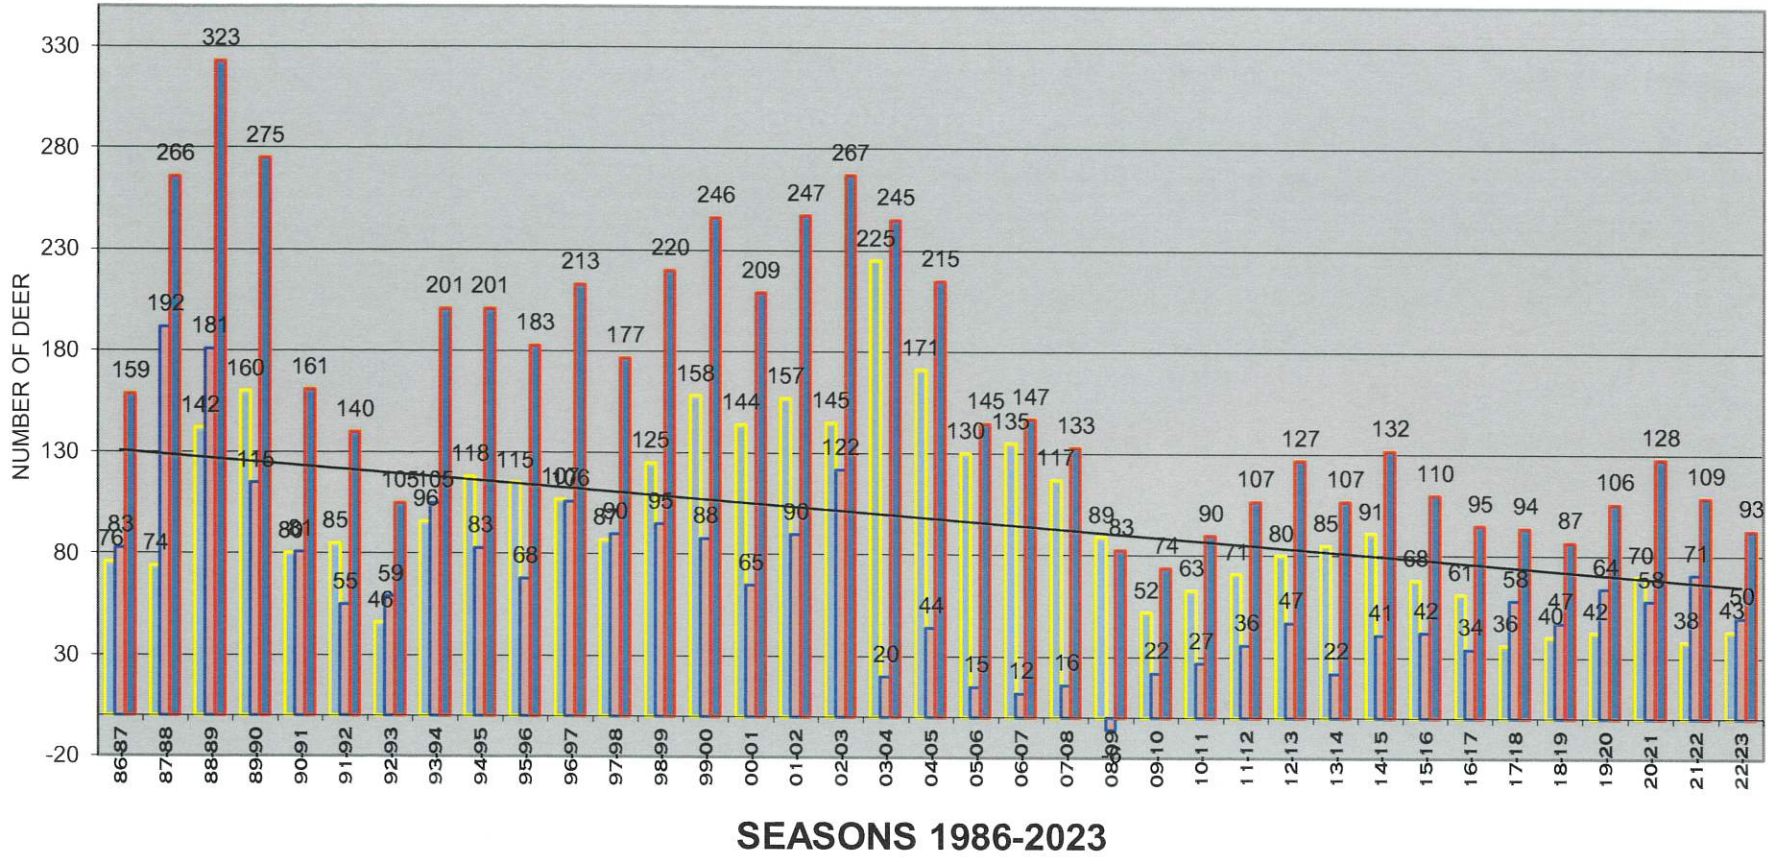

RIVER HILLS HELICOPTER COUNTS

█ total deer removed this season
 █ estimate end of season
 █ Start of Season Estimate
 — Linear (total deer removed this season)