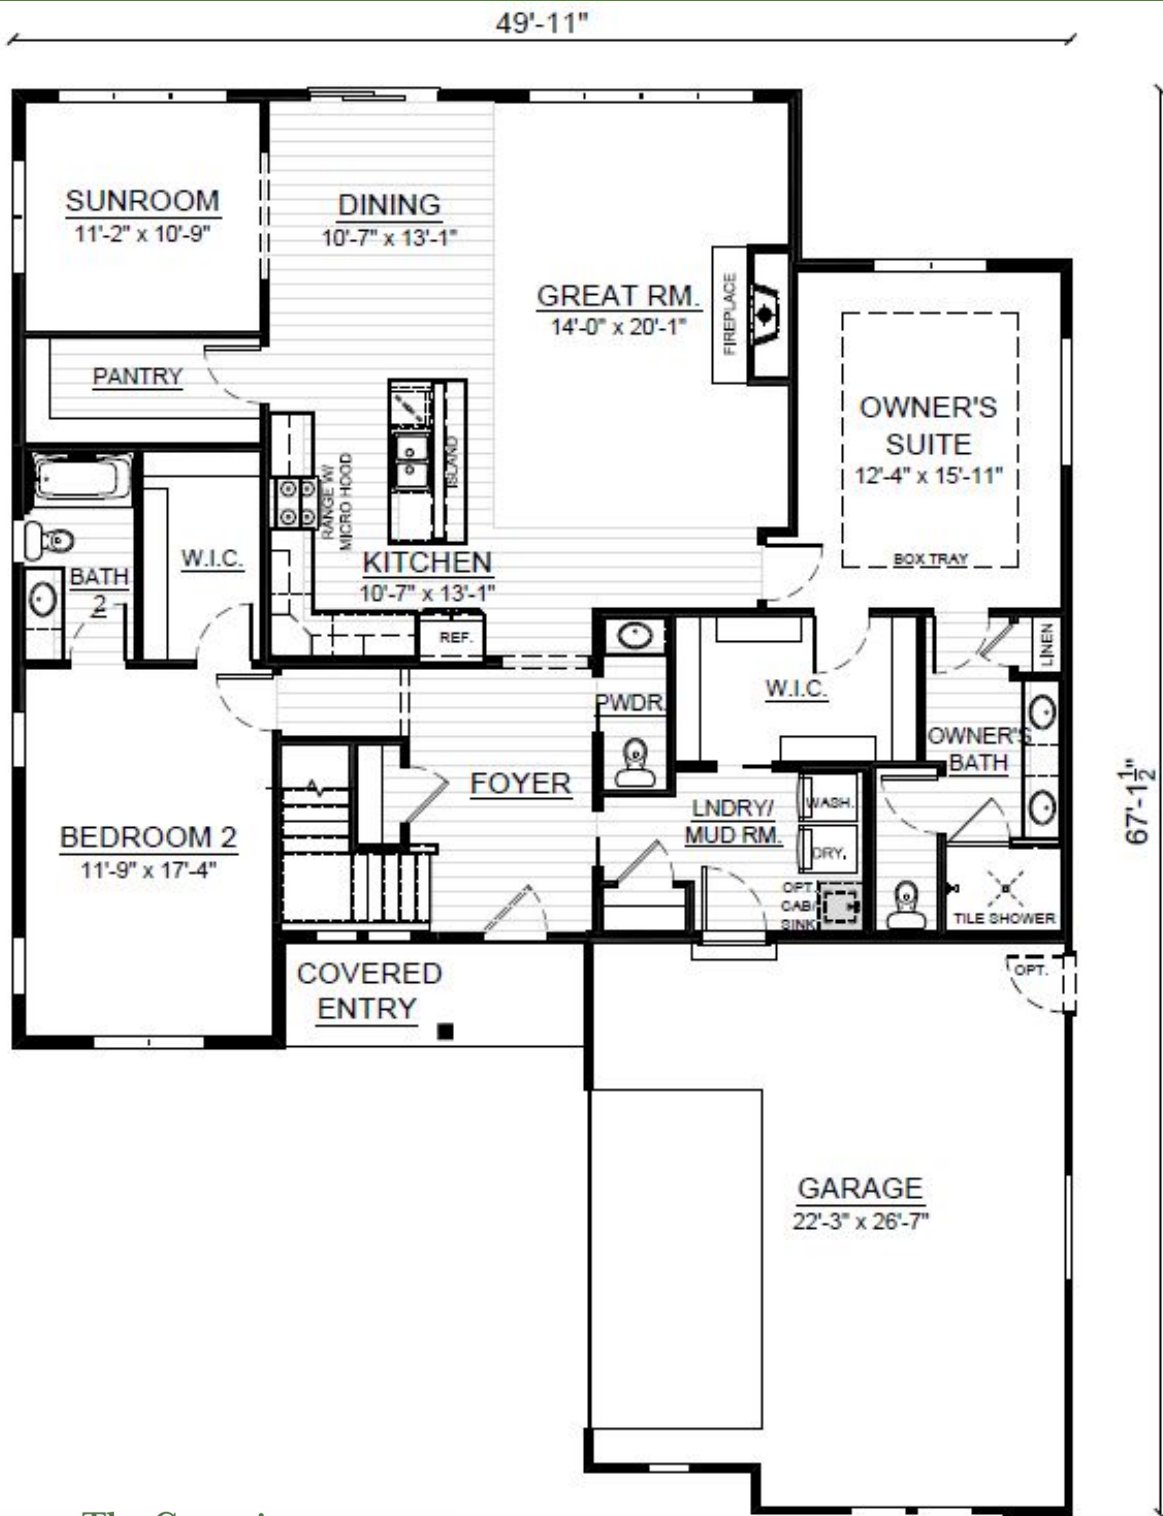

# The Hawthorne

1962 Square Feet | 2 Bedrooms | 2.5 Bathrooms

The Grove in River Hills highlights beautifully crafted “ranch-style homes” nestled adjacent to a stunning 28-acre nature conservancy with walking trails throughout. This private north shore community features a modern clubhouse, pool, pickleball court, and putting green. Snow removal, landscaping, and lawn maintenance are all included. The convenience and luxury you’re looking for just minutes away from exquisite dining, shopping, and entertainment opportunities!

The Grove in  
**River Hills**

## This Floorplan Features..

- **Open Concept Living Space**
- **Guest Friendly Kitchen Island**
- **Expansive Walk In Pantry**
- **Bright Sunroom**
- **Guest Suite**

# The Hawthorne

1962 Square Feet | 2 Bedrooms | 2.5 Bathrooms

The Grove in  
**River Hills**

**CORNERSTONE**  
DEVELOPMENT